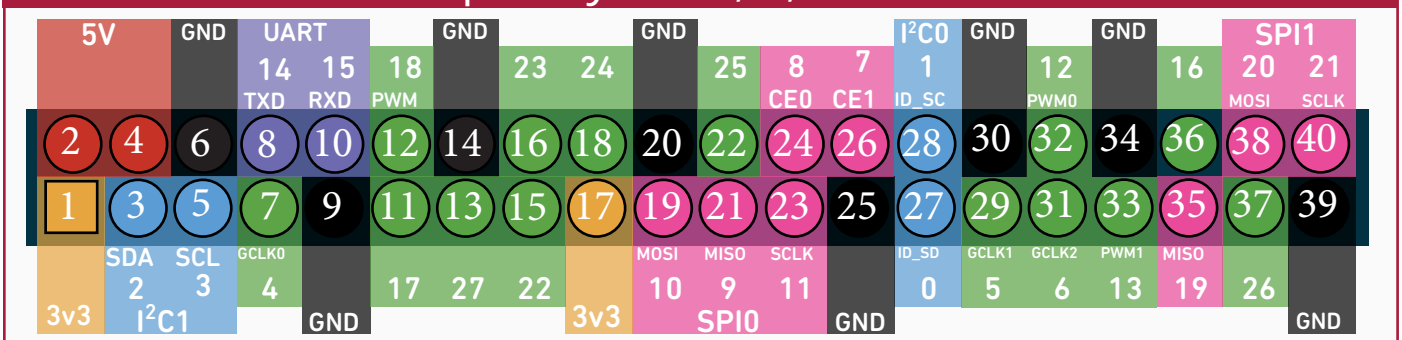

# Raspberry Pi GPIO Pins

PiMyLifeUp

## Raspberry Pi (Revision 1)

## Raspberry Pi B+, 2, 3 & Zero